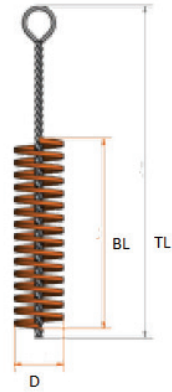

## SMALL BORE CLEANING BRUSH

### Technical Description:

Small bore cleaning brushes can be used for manual cleaning and deburring of tubes and bores. The brushes are available as crimped brass wire or straight polyamide (nylon), and have a loop handle.

### Properties:

Total Length (TL): 300 mm  
Brush Length (BL): 100 mm  
Brush Diameter: 3-25 mm  
Material: Crimped Steel Wire  
PA (Nylon)